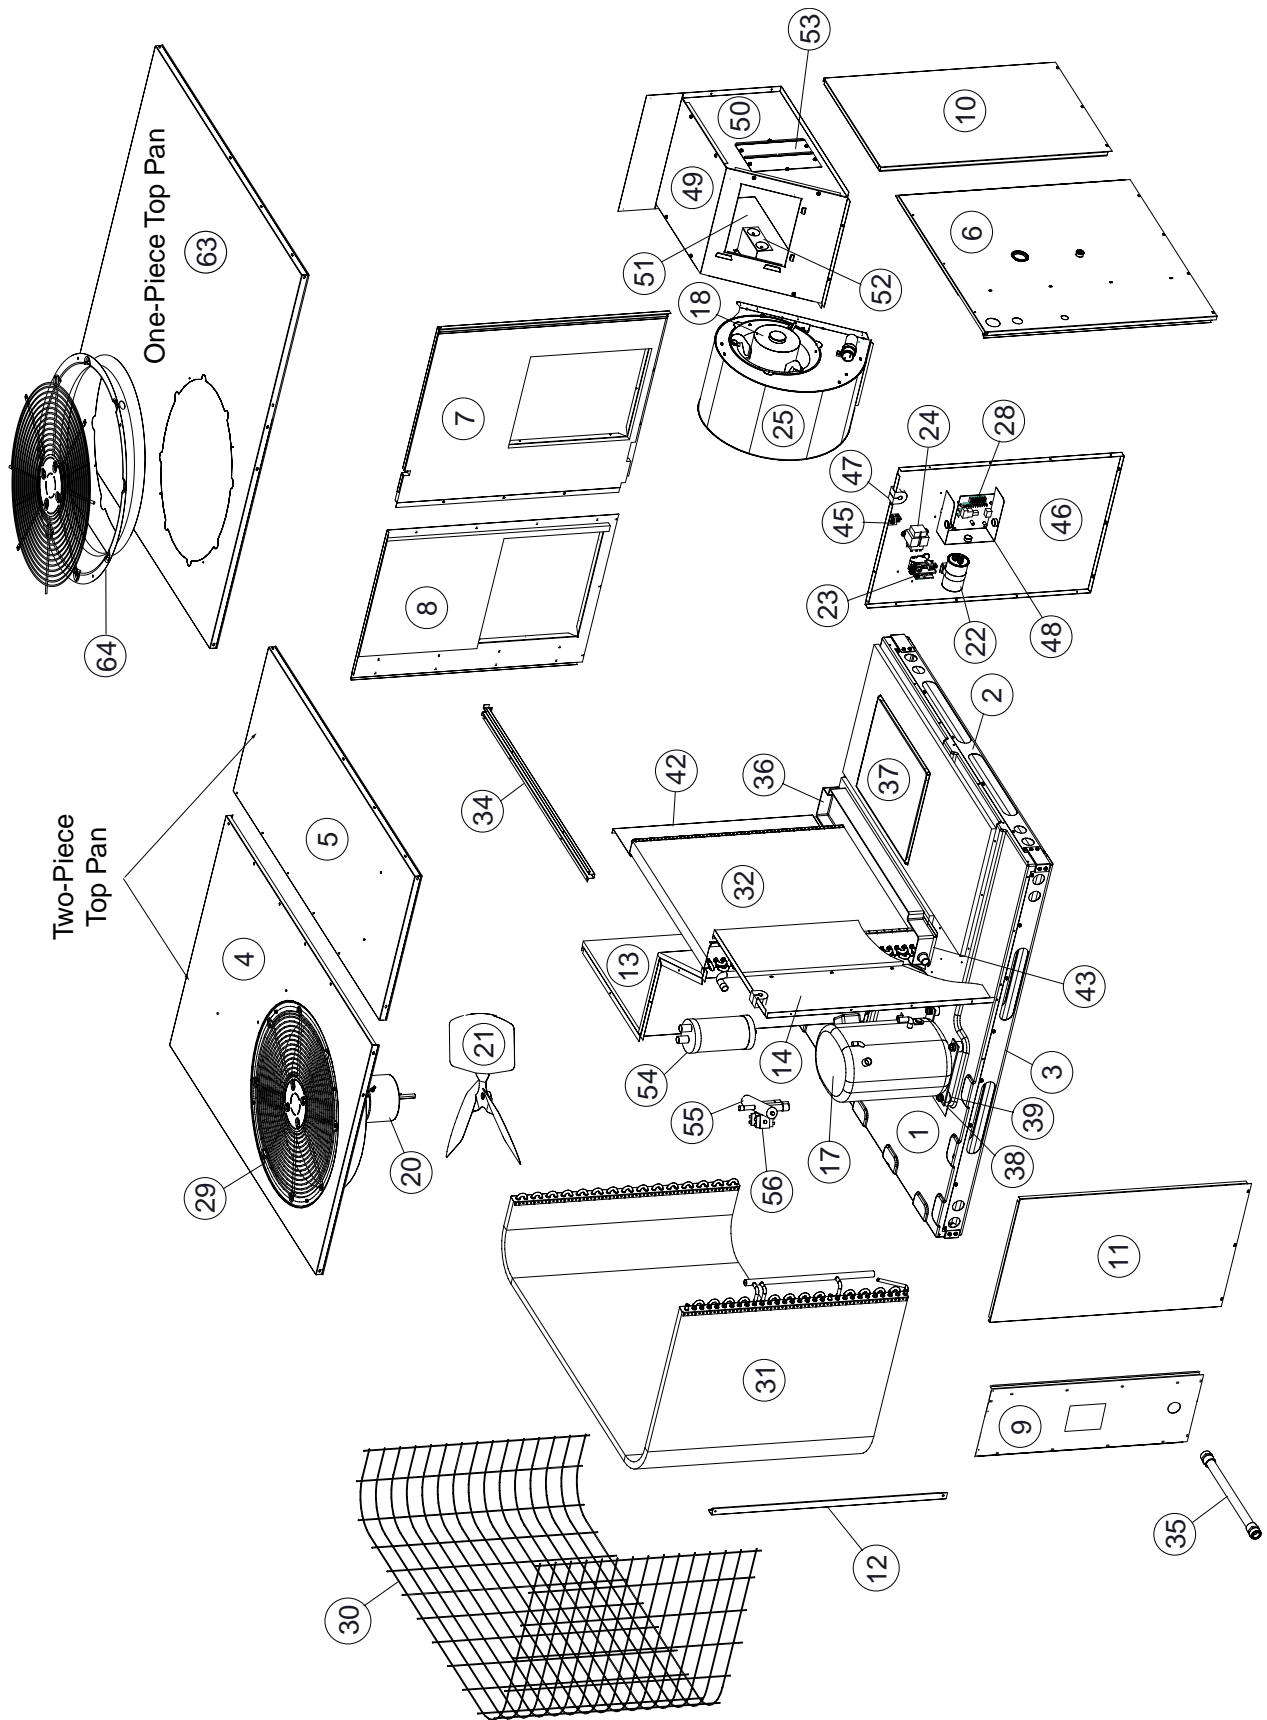

Q4SE Series Single Package Heat Pump 14 SEER, Single Phase Models

ITEM	DESCRIPTION	X24K	X36K	X48K	X60K
		919340	919341	919342	919343
33	TXV, INDOOR (NOT SHOWN)	664343	664343	664345	664347
34	DRAIN CHANNEL	279722R	279722R	279722R	279722R
35	DRAIN TUBE	663833	663833	663833	663833
36	DRAIN PAN	669190	669190	669190	669190
37	DUCT CAP ASSY	D05530R	D05530R	D05530R	D05530R
38	COMPRESSOR BOLT	600400	600400	600400	600400
39	COMPRESSOR GROMMET	668530	668530	668530	668530
40	INDOOR DISTRIBUTOR (NOT SHOWN)	663913	663913	663584	663587
41	OUTDOOR DISTRIBUTOR (NOT SHOWN)	663581	663581	663582	663584
42	COIL SUPPORT	263394	263394	263395	263395
43	DRAIN PAN STAND	D05440	D05440	D05440	D05440
44	WIRE CONDUIT (NOT SHOWN)	664159	664159	664159	664159
45	DUAL GROUND LUG	632235	632235	632235	632235
46	CONTROL PANEL	D05432	D05432	D05433	D05433
47	WIRE GROMMET	689514	689514	689514	689514
48	LOW VOLTAGE DIVIDER	D05120	D05120	D05120	D05120
49	BLOWER TRANSITION PANEL	283942	283942	283942	283942
50	ELECTRIC HEAT PANEL	D05420	D05420	D05420	D05420
51	BLOWER TRANSITION SIDE PANEL	D05450	D05450	D05450	D05450
52	ELECTRIC HEAT BRACKET	263860	263860	263860	263860
53	CLOSE-OFF PLATE	226420	226420	226420	226420
54	ACCUMULATOR	668853	668853	668854	668854
55	REVERSING VALVE	669465	669465	—	—
	REVERSING VALVE KIT	—	—	M0079101R	M0079101R
56	REVERSING VALVE COIL	669472	669472	669472	669472
57	DEFROST SENSOR (NOT SHOWN)	626550	626550	626550	626550
58	OUTDOOR TXV (NOT SHOWN)	664344	664344	664346	664348
59	REPL. MOLDED PLUG (NOT SHOWN)	634682	634682	634682	634682
60	LOW PRES SWITCH (NOT SHOWN)	632393	632393	632393	632393
61	HIGH PRES SWITCH (NOT SHOWN)	632401	632401	632401	632401
62	AMBIENT SENSOR (NOT SHOWN)	626551	626551	626551	626551
63	ONE-PIECE TOP PAN KIT (ORIFICE INCLUDED)	M0034721	M0034721	M0034721	M0034721
64	DROP-IN ORIFICE	263210	263210	263210	263210

Please specify Model No., Serial No, and the correct part number(s) when ordering parts from the nearest authorized dealer or service center.

NORDYNE
COMPLETE COMFORT. GENUINE VALUE.

Specifications & illustrations subject to change without notice or incurring obligations.
O' Fallon MO | Printed in U.S.A (07/11)

709163B (Replaces 709163A)