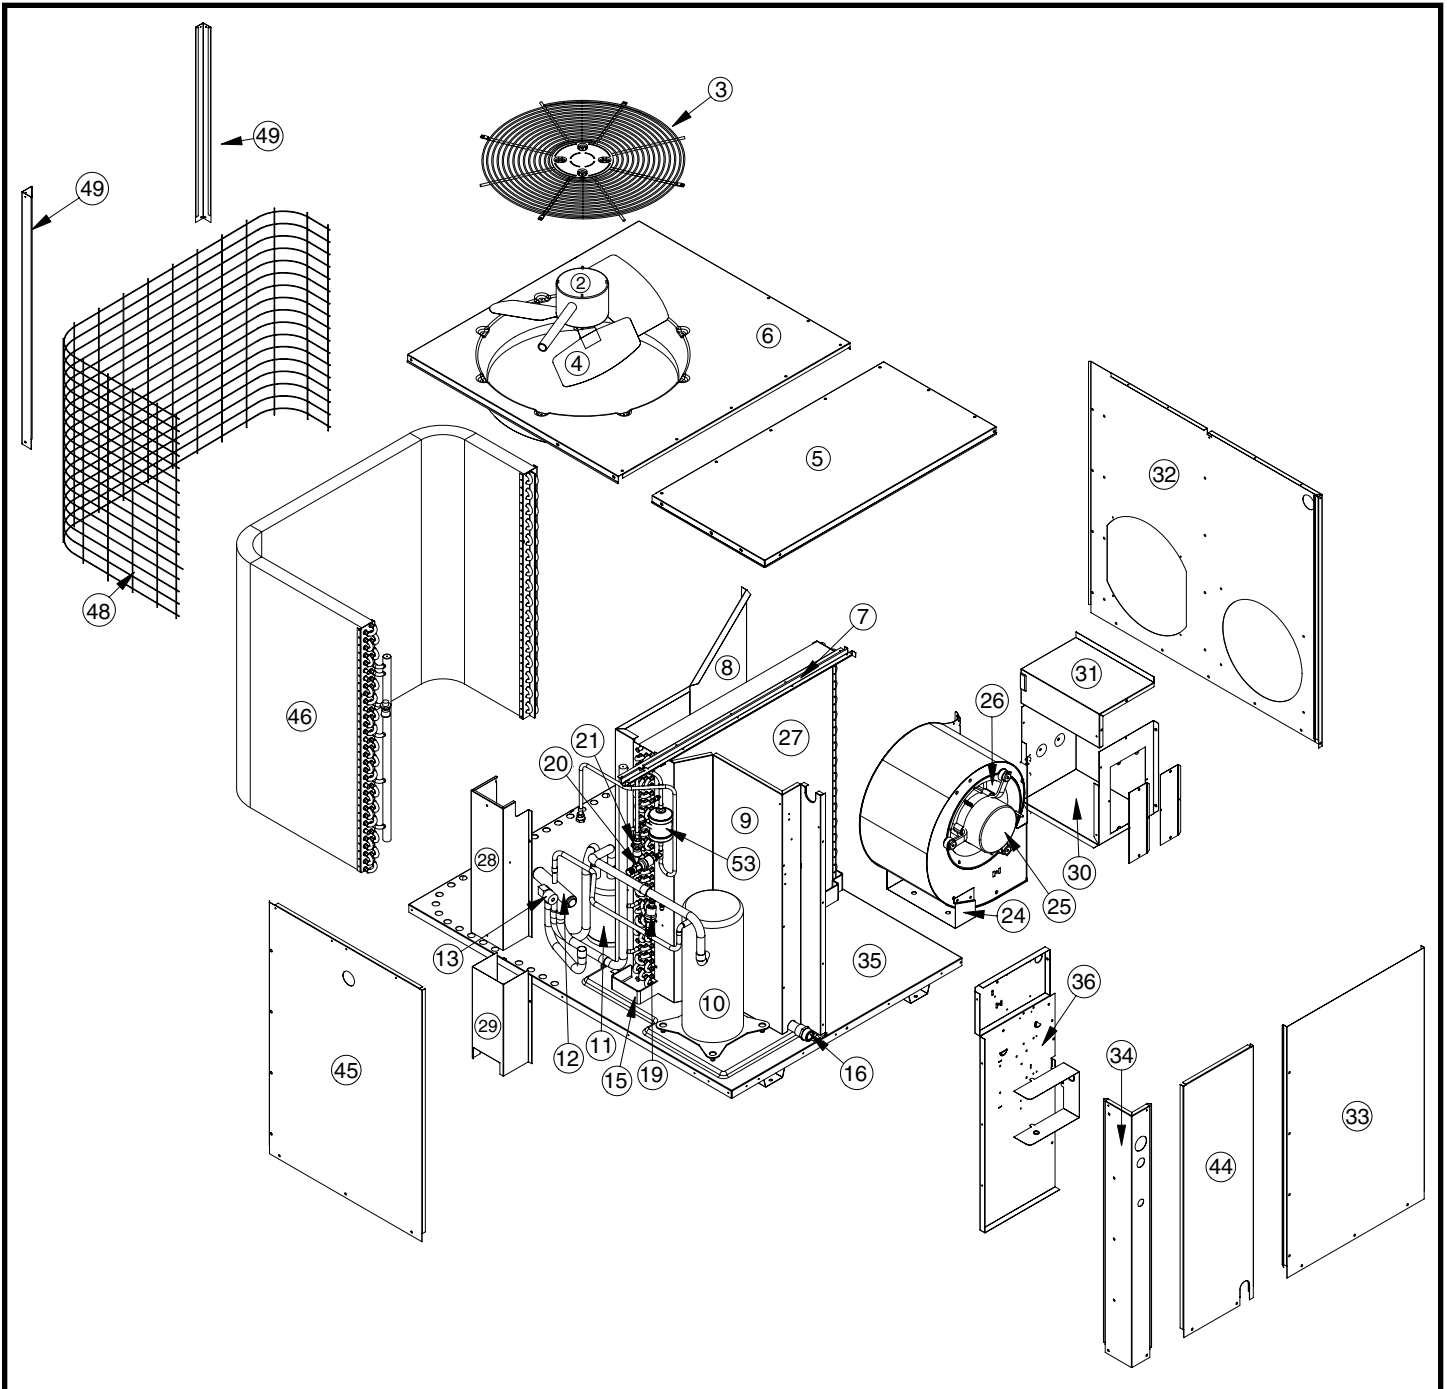

REPLACEMENT PARTS LIST

Single Package Heat Pump Q5RD & GQ5RD Series 13 SEER Models

SINGLE PACKAGE HEAT PUMP (Q5RD MODELS ONLY)