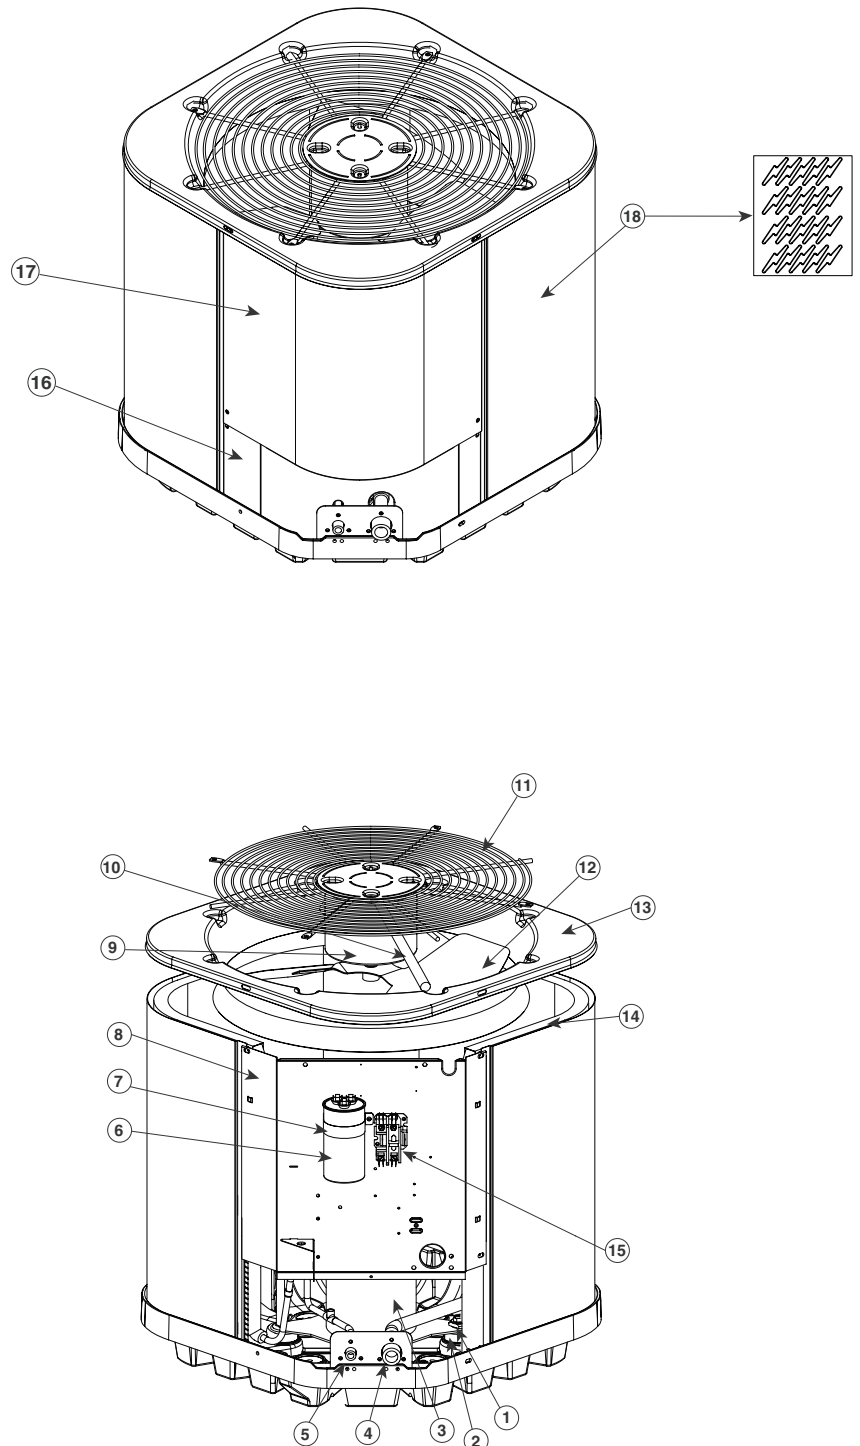

REPLACEMENT PARTS LIST

MANUFACTURED HOUSING SPLIT SYSTEM AIR CONDITIONER

JS6QD SERIES

13 SEER MODELS

ITEM #	COMPONENT
1	COMPRESSOR BOLT
2	COMPRESSOR GROMMET
3	COMPRESSOR
4	REFRIGERANT VALVE (LG)
5	REFRIGERANT VALVE (SM)
6	CAPACITOR
7	CAPACITOR STRAP
8	CONTROL BOX
9	OUTDOOR FAN MOTOR
10	MOTOR WIRE CONDUIT
11	OUTDOOR FAN GRILLE
12	OUTDOOR FAN BLADE
13	TOP PAN
14	OUTDOOR COIL
15	CONTACTOR
16	ACCESS PANEL
17	CONTROL BOX COVER
18	OUTDOOR COIL GUARD

JS6QD SERIES MANUFACTURED HOUSING SPLIT SYSTEM AIR CONDITIONER

COMPONENT	JS6QD-024KA	JS6QD-030KA	JS6QD-036KA	JS6QD-042KB	JS6QD-048KB	JS6QD-060KA
	921679J	921680J	921681J	922230J	922231J	921798J
CAPACITOR	01-0097	01-0098	01-0292	01-0273	01-0278	01-0278
COMPRESSOR	622624R	622625R	622508R	918871	918872	919608
COMPRESSOR MOLDED PLUG	634797	634797	634797	634660R	634660R	634660R
CONTACTOR	624712	624712	624712	624712	624713	624714
OUTDOOR COIL	2A9972R	2A9972R	2A9973R	2B5231R	2B5231R	2B5232
OUTDOOR COIL GUARD	2B6462R	2B6462R	2B6464R	2B6602R	2B6602R	2B6603R
OUTDOOR FAN BLADE	667261R	667261R	667396R	667383	667383	667383
OUTDOOR FAN GRILLE	669334R	669334R	669334R	669335R	669335R	669335R
OUTDOOR FAN MOTOR	621919	621919	621917	621972	621972	621972
PTCR	632691	632691	632691	—	—	—
REFRIGERANT VALVE (LG)	664478	664478	664478	664479	664479	664479
REFRIGERANT VALVE (SM)	664477	664477	664477	664477	664477	664477
TOP PAN	496161	496161	496161	496162R	496162R	496162R